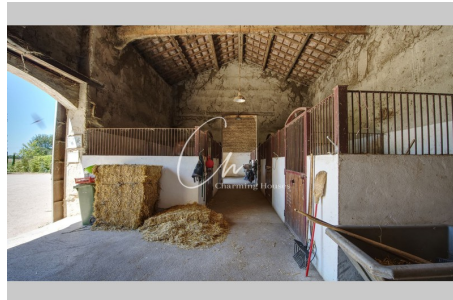

Charming Houses

Location et vente de maisons - Provence, Corse, Montagne
Villas, Mas and Chalet to let and buy - Provence, Corsica, French Alps

38 Bd Mirabeau - 13210 Saint Remy de Provence (Alpilles) - France

Tél: +33 (0)4 90 95 10 29 - reservation@charminghouses.net

Document non contractuel - Barème de prix disponible sur notre site internet